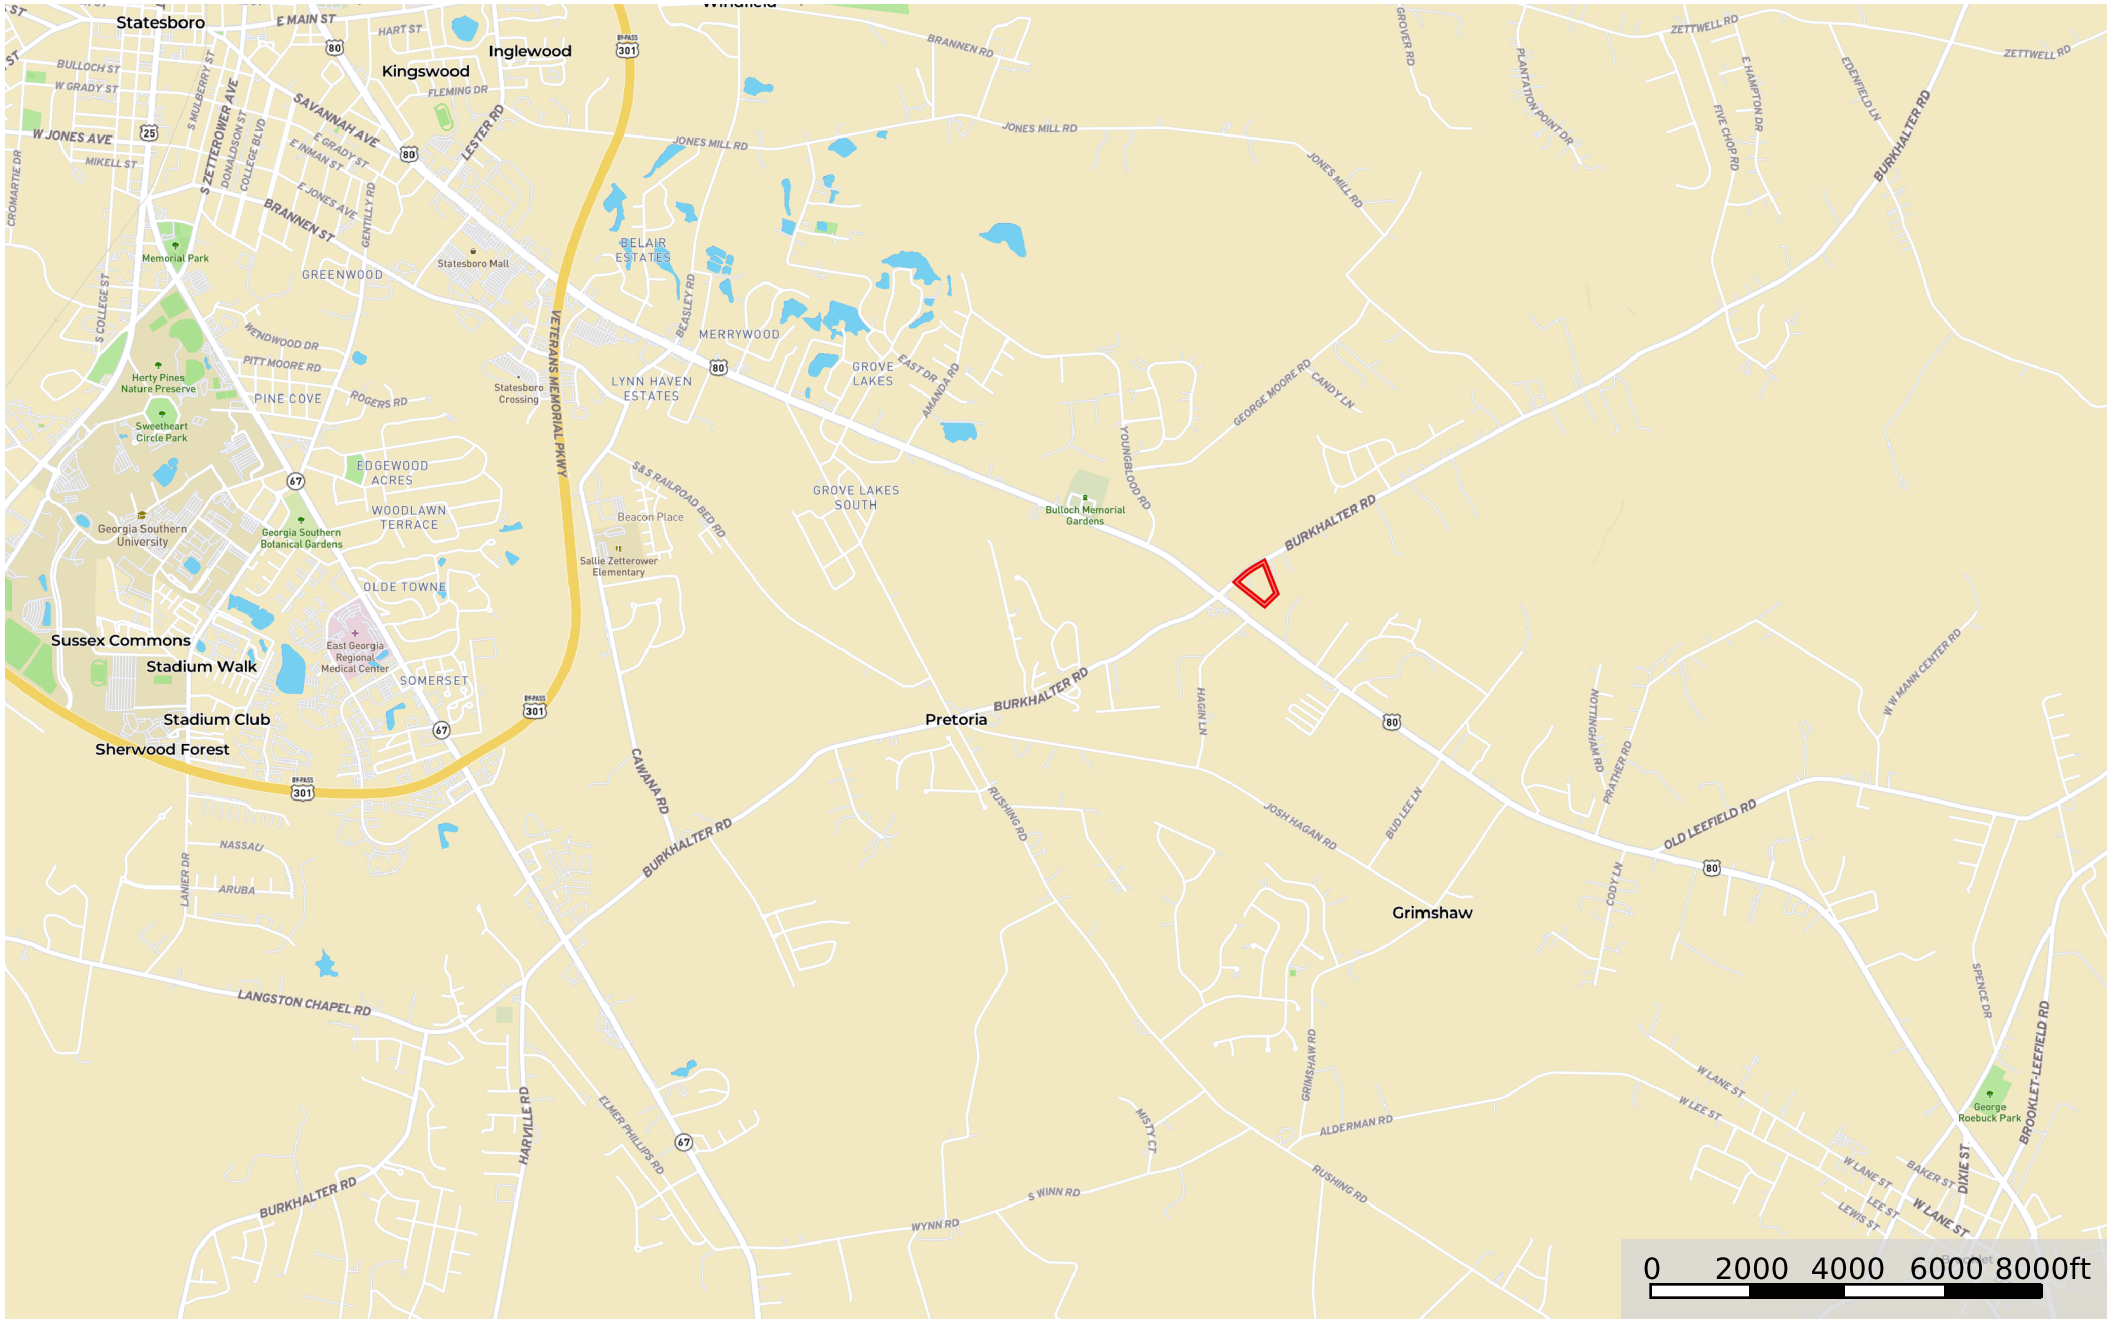

7+/- acs - 9258 Burkhalter Rd.

Bulloch County, Georgia, AC +/-

 Boundary